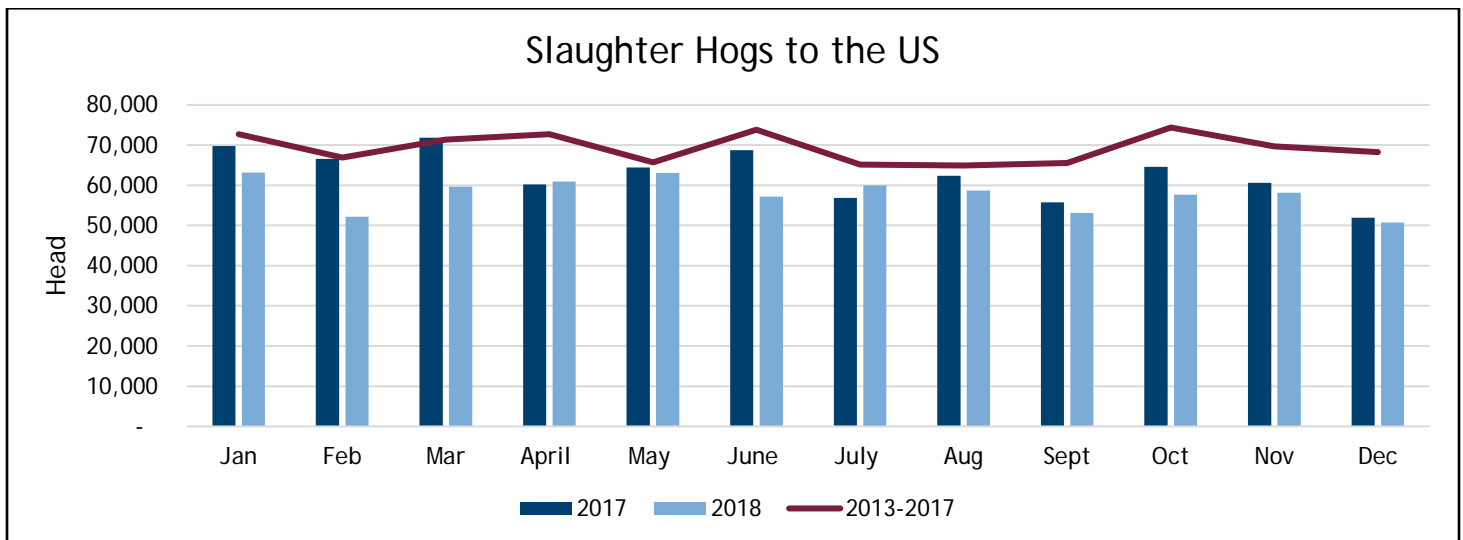

LIVE HOG TRADE

	Feeder Pigs				Slaughter Hogs			
	2017	2018	% change	2013-2017 Average	2017	2018	% change	2013-2017 Average
Jan	400,831	404,171	0.83	384,419	69,784	63,129	-9.54	72,713
Feb	396,056	360,742	-8.92	356,960	66,573	52,139	-21.68	66,941
Mar	429,495	402,611	-6.26	380,587	71,808	59,678	-16.89	71,343
Apr	381,717	367,194	-3.80	362,433	60,197	60,932	1.22	72,713
May	432,864	428,152	-1.09	382,706	64,468	63,119	-2.09	65,727
June	429,977	360,512	-16.16	410,040	68,752	57,201	-16.80	73,792
July	365,609	348,827	-4.59	360,462	56,894	59,991	5.44	65,114
Aug	389,118	396,457	1.89	364,973	62,373	58,679	-5.92	64,925
Sept	347,444	319,016	-8.18	344,848	55,744	53,136	-4.68	65,549
Oct	408,020	373,612	-8.43	356,012	64,625	57,703	-10.71	74,378
Nov	417,180	389,259	-6.69	357,278	60,613	58,135	-4.09	69,685
Dec	369,407	348,312	-5.71	376,839	51,942	50,773	-2.25	68,221
Total	4,767,718	4,498,865	-5.64	4,437,557	753,773	694,615	-7.85	831,103