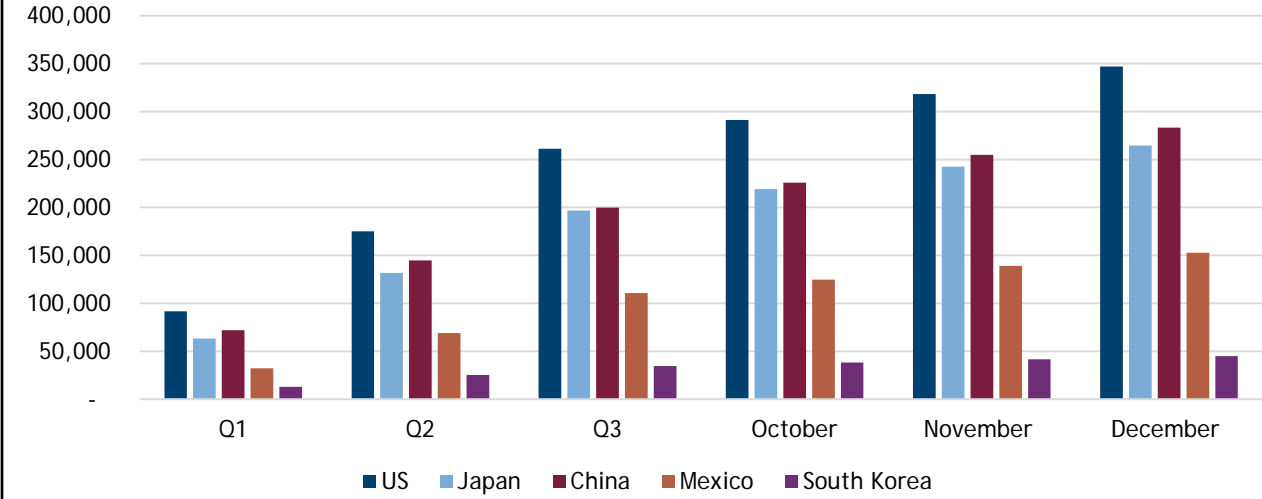

Monthly Exports to Top 5 Countries

2018 Top 10 Pork Markets - December								
	Tonnes				'000 CDN \$			
	Fresh	Frozen	Offal*	Total	Fresh	Frozen	Offal*	Total
US	205,979 -18%	43,723 1%	61,714 -20%	311,416 -10%	810,872 -19%	129,362 -6%	85,407 11%	1,025,641 -16%
Japan	172,468 7%	45,305 -6%	31,483 2%	249,256 4%	960,750 8%	189,957 -14%	68,513 6%	1,219,220 4%
China	1,595 -64%	219,282 7%	60,118 37%	280,995 8%	2,326 66%	379,527 1%	127,959 -29%	509,812 -9%
H. Kong	559 -27%	3,445 4%	2,363 -35%	6,367 -17%	3,123 -22%	7,864 1%	3,867 -60%	14,854 -31%
China / H. Kong	2,154 -59%	222,727 7%	62,481 -37%	287,362 -8%	5,449 -49%	387,391 1%	131,826 -30%	524,666 -10%
Mexico	87,244 -26%	13,124 52%	44,385 15%	144,753 25%	153,517 30%	29,143 74%	51,243 8%	233,903 28%
South Korea	10,410 35%	26,460 22%	8,081 -24%	44,951 12%	61,467 17%	81,177 31%	15,598 -17%	158,242 19%
Australia	71 0%	11,753 -26%	1,815 20%	13,639 -21%	279 0%	41,081 -29%	3,078 25%	44,438 -27%
Philippines	910 0%	38,667 17%	7,788 -13%	47,365 11%	2,246 0%	87,383 10%	11,384 -6%	101,013 9%
Taiwan	2,170 0%	30,890 -5%	1,586 -76%	34,646 -13%	5,310 0%	70,500 -12%	7,317 -30%	83,127 -11%
Chile	352 0%	4,731 -55%	373 -82%	5,456 -57%	826 0%	11,758 -60%	574 -85%	13,158 -61%
Cuba	653 -10%	1,961 -19%	163 -76%	2,777 -27%	2,025 -10%	6,282 -22%	357 -70%	8,664 -24%
Total Top 10	482,411 -3%	439,341 4%	219,869 -12%	1,141,621 -2%	2,002,741 -4%	1,034,034 -4%	375,297 -12%	3,412,072 -5%
All Countries	403,246 -2%	388,960 3%	192,438 35%	1,045,631 -18%	1,658,590 -4%	918,819 -5%	322,744 -19%	3,181,605 -20%