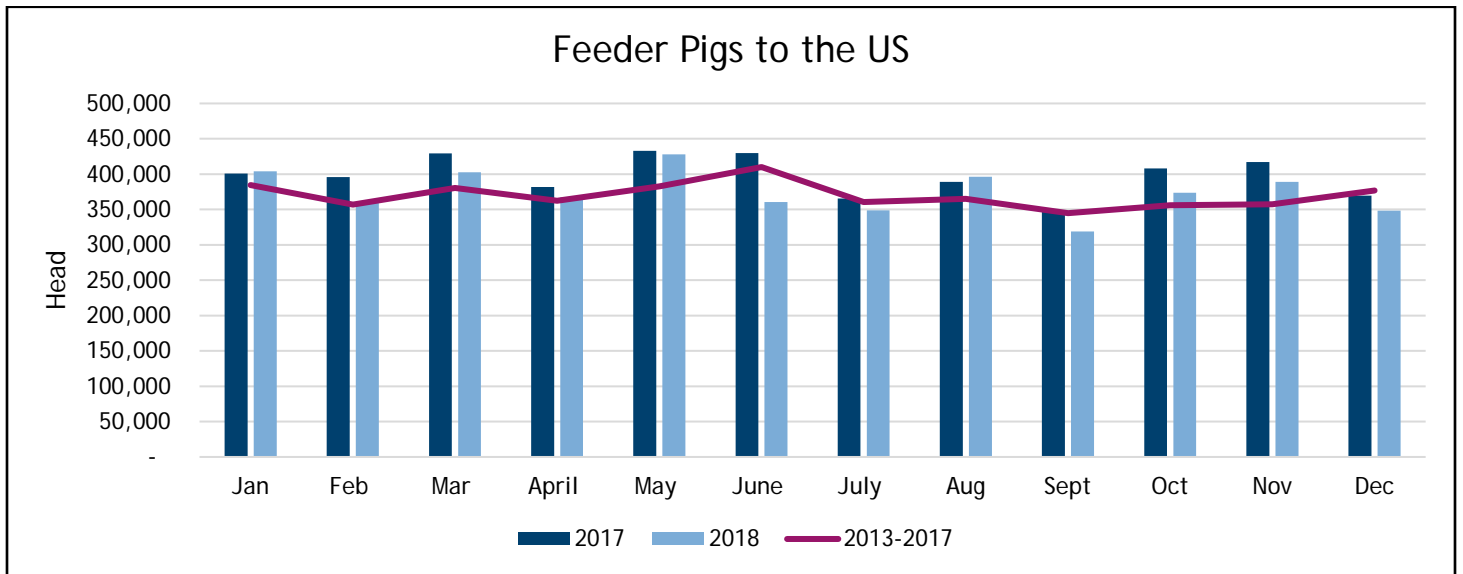

* including Pig Fat

CANADIAN PORK IMPORTS

Monthly Pork Imports by Value & Volume

Imports	Millions (\$)				Tonnes			
	2017	2018	% change	2013-2017 Average	2017	2018	% change	2013-2017 Average
Jan	94,798	96,803	2.12	86,753	15,146	16,942	11.86	15,620
Feb	82,594	96,403	16.72	78,312	15,457	18,349	18.71	14,442
Mar	124,412	115,555	-7.12	104,292	21,292	20,286	-4.72	18,708
Apr	107,855	98,283	-8.87	94,391	18,316	17,654	-3.61	16,346
May	119,878	100,669	-16.02	104,182	18,638	17,730	-4.87	17,195
June	102,722	103,122	0.39	98,281	15,575	16,867	8.30	16,214
July	116,827	103,906	-11.06	105,425	17,638	16,992	-3.66	16,687
Aug	105,456	100,297	-4.89	104,122	16,963	18,566	9.45	16,942
Sept	117,080	115,447	-1.39	108,335	20,633	19,790	-4.09	18,704
Oct	104,444	124,260	18.97	99,607	18,138	20,216	11.46	16,936
Nov	105,679	112,851	6.79	102,598	18,623	20,689	11.09	17,924
Dec	109,999	117,698	7.00	101,734	18,901	20,492	8.42	17,224
Total	1,291,744	1,285,294	-0.50	1,188,033	215,320	224,573	4.30	202,942

LIVE HOG TRADE

	Feeder Pigs				Slaughter Hogs			
	2017	2018	% change	2013-2017 Average	2017	2018	% change	2013-2017 Average
Jan	400,831	404,171	0.83	384,419	69,784	63,129	-9.54	72,713
Feb	396,056	360,742	-8.92	356,960	66,573	52,139	-21.68	66,941
Mar	429,495	402,611	-6.26	380,587	71,808	59,678	-16.89	71,343
Apr	381,717	367,194	-3.80	362,433	60,197	60,932	1.22	72,713
May	432,864	428,152	-1.09	382,706	64,468	63,119	-2.09	65,727
June	429,977	360,512	-16.16	410,040	68,752	57,201	-16.80	73,792
July	365,609	348,827	-4.59	360,462	56,894	59,991	5.44	65,114
Aug	389,118	396,457	1.89	364,973	62,373	58,679	-5.92	64,925
Sept	347,444	319,016	-8.18	344,848	55,744	53,136	-4.68	65,549
Oct	408,020	373,612	-8.43	356,012	64,625	57,703	-10.71	74,378
Nov	417,180	389,259	-6.69	357,278	60,613	58,135	-4.09	69,685
Dec	369,407	348,312	-5.71	376,839	51,942	50,773	-2.25	68,221
Total	4,767,718	4,498,865	-5.64	4,437,557	753,773	694,615	-7.85	831,103