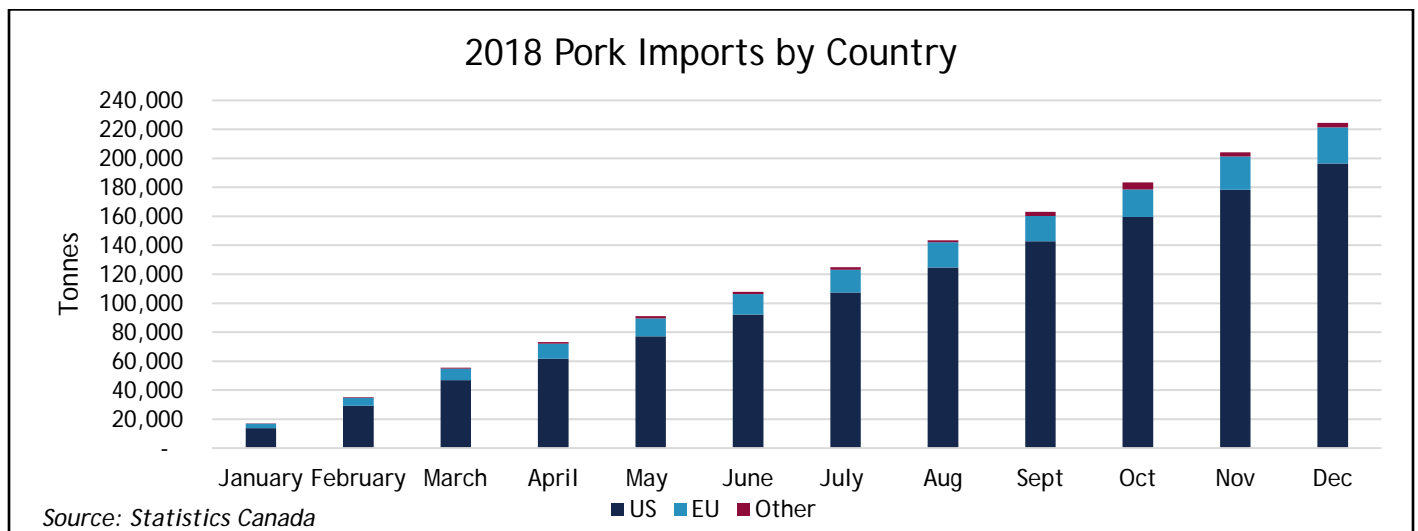

Monthly Pork Imports by Value & Volume

Imports	Millions ($)				Tonnes			
	2017	2018	% change	2013-2017 Average	2017	2018	% change	2013-2017 Average
Jan	94,798	96,803	2.12	86,753	15,146	16,942	11.86	15,620
Feb	82,594	96,403	16.72	78,312	15,457	18,349	18.71	14,442
Mar	124,412	115,555	-7.12	104,292	21,292	20,286	-4.72	18,708
Apr	107,855	98,283	-8.87	94,391	18,316	17,654	-3.61	16,346
May	119,878	100,669	-16.02	104,182	18,638	17,730	-4.87	17,195
June	102,722	103,122	0.39	98,281	15,575	16,867	8.30	16,214
July	116,827	103,906	-11.06	105,425	17,638	16,992	-3.66	16,687
Aug	105,456	100,297	-4.89	104,122	16,963	18,566	9.45	16,942
Sept	117,080	115,447	-1.39	108,335	20,633	19,790	-4.09	18,704
Oct	104,444	124,260	18.97	99,607	18,138	20,216	11.46	16,936
Nov	105,679	112,851	6.79	102,598	18,623	20,689	11.09	17,924
Dec	109,999	117,698	7.00	101,734	18,901	20,492	8.42	17,224
Total	1,291,744	1,285,294	-0.50	1,188,033	215,320	224,573	4.30	202,942