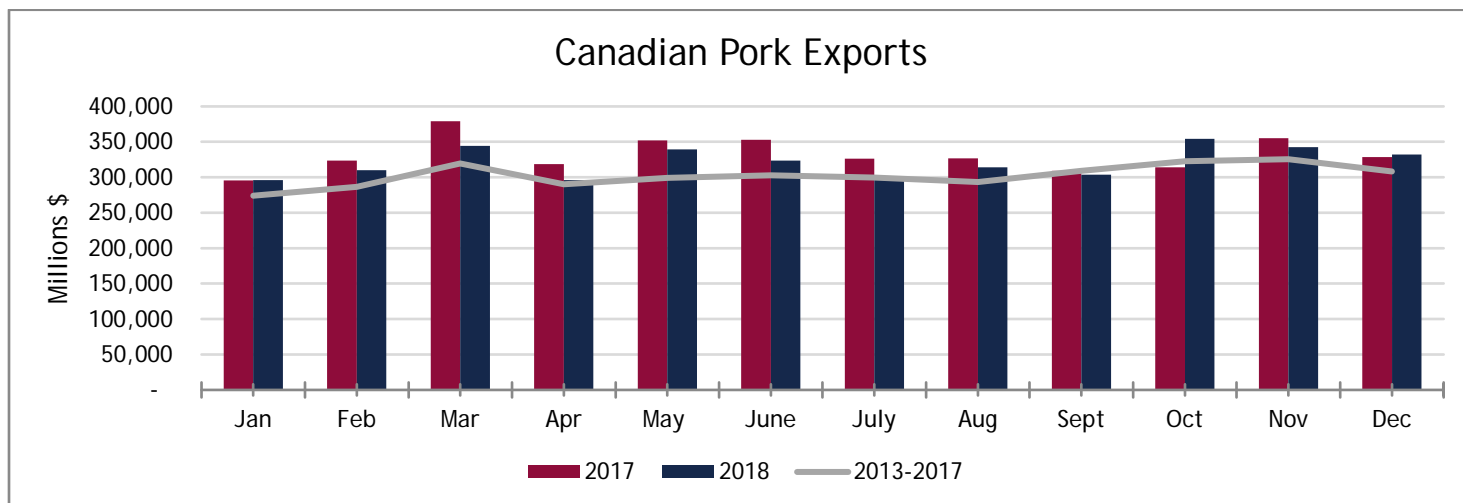

TRADE REPORT - MARCH 2019

CANADIAN PORK EXPORTS

Monthly Pork Exports by Value & Volume

Exports	Millions ($)				Tonnes			
	2017	2018	% change	2013-2017 Average	2017	2018	% change	2013-2017 Average
Jan	295,457	295,943	0.16	274,038	95,306	98,605	3.46	93,044
Feb	323,474	310,037	-4.15	286,549	104,933	103,880	-1.00	99,373
Mar	378,985	344,513	-9.10	319,565	126,627	111,469	-11.97	107,633
Apr	318,440	296,091	-7.02	290,157	103,160	100,441	-2.64	99,618
May	351,859	339,255	-3.58	299,001	112,379	116,132	3.34	100,991
June	353,057	323,687	-8.32	302,898	110,220	104,989	-4.75	98,159
July	326,472	300,274	-8.02	299,850	97,746	93,274	-4.58	94,343
Aug	326,524	313,916	-3.86	293,243	101,149	102,258	1.10	94,987
Sept	308,986	303,540	-1.76	309,095	102,057	104,210	2.11	100,593
Oct	314,139	354,349	12.80	322,661	103,942	110,373	6.19	105,842
Nov	355,102	342,745	-3.48	325,523	114,765	109,515	-4.57	109,472
Dec	328,593	332,111	1.07	308,209	104,960	106,652	1.61	100,900
Total	3,981,088	3,856,461	-3.13	3,630,791	1,277,244	1,261,798	-1.21	1,204,955