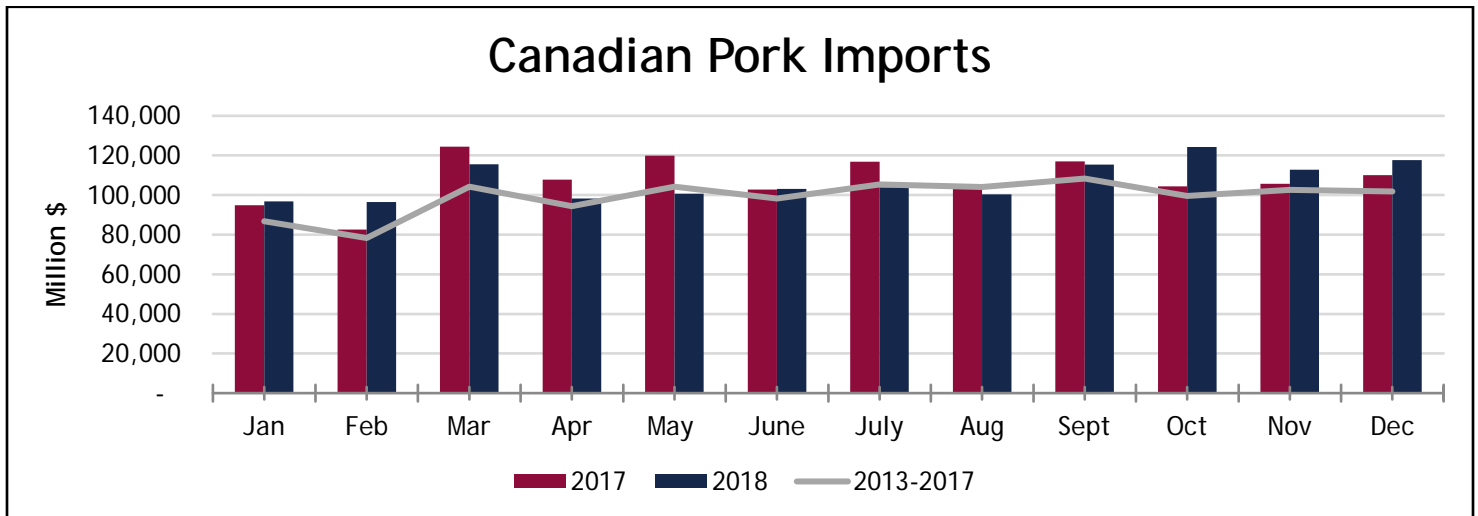

CANADIAN PORK IMPORTS